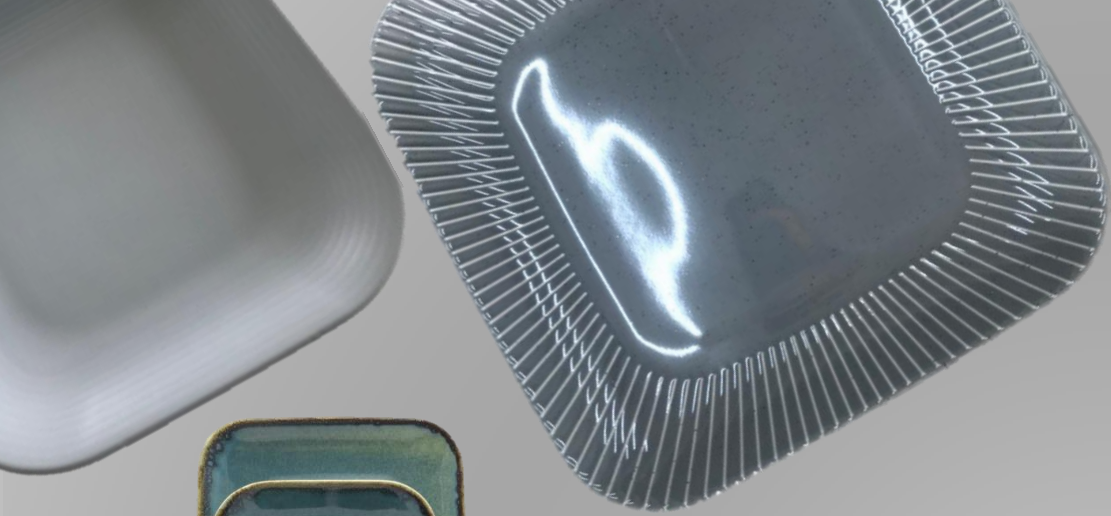

“SQ SEMI MATTE BLACK”: Wonderful solid matte glaze finish, suitable for daily use in house.

“CRYSTAL BROWN” a beautiful dinnerware set look likes sand on surface.

“SQ WITH WHITE EDGE”
A modern square shape with white edge banding.

“SQ REACTIVE GREEN”: A beautiful reactive green glaze lays on this durable stoneware for more flair

SQUARE SHAPE

Dinner plate 10.5” (27cm x H2.6cm)

Small Dinner plate 9”
(27cm x H2.6cm)

Dessert plate 8” (21cm x H2.5cm)

Deep plate 8” (21cm x H4cm)

Bowl 6” (16.5cm x H6.3cm)

Mug 14 Oz (9cm x H11cm)

ROYAL CERAMICS CO., LTD
The manufacturer in Thailand

Contact: arunya9961@gmail.com

Website: www.royalceramicsthailand.com

“WHITE GLOSSY”: Dinnerware set brings style and luxury to the table with classic white

SQUARE SHAPE
Featuring a modern square shape with rounded corners

“FULL BRUSH HP”: A hand-paint dinnerware set has the most soothing color while dining; perfect for every events.

“SUN SHAPE” A modern square shape with a duplicate line embossed. It gets along well with earth tone color.